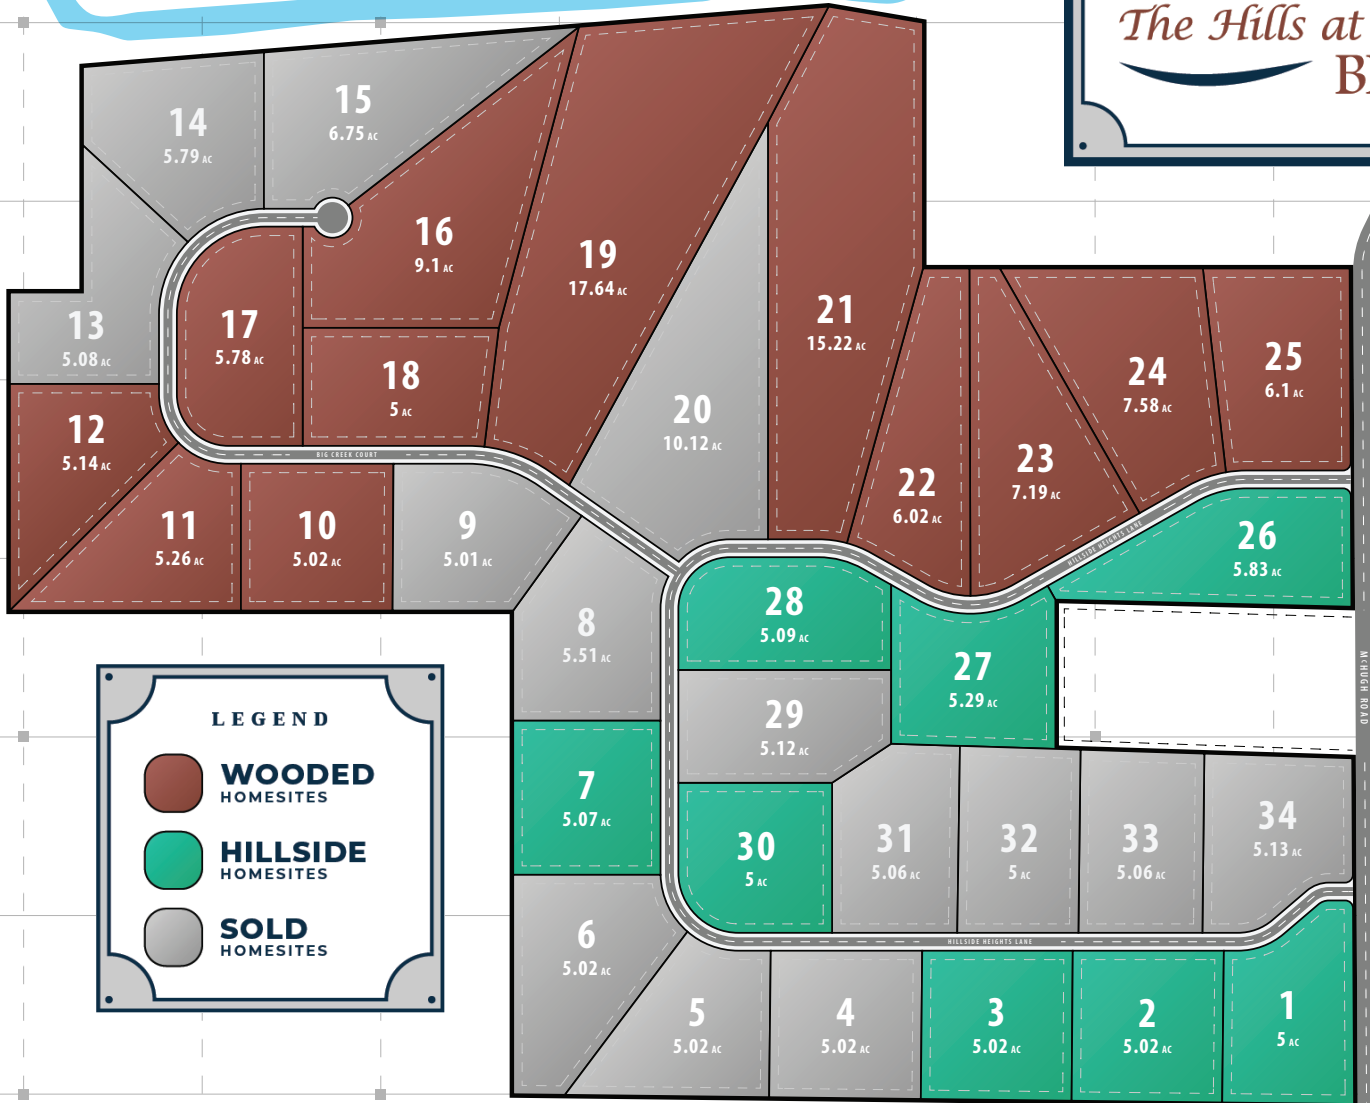

The Hills at
BIG CREEK

LEGEND

- WOODED HOMESITES**
- HILLSIDE HOMESITES**
- SOLD HOMESITES**

0 200' 400'
Scale: 1" = 200'