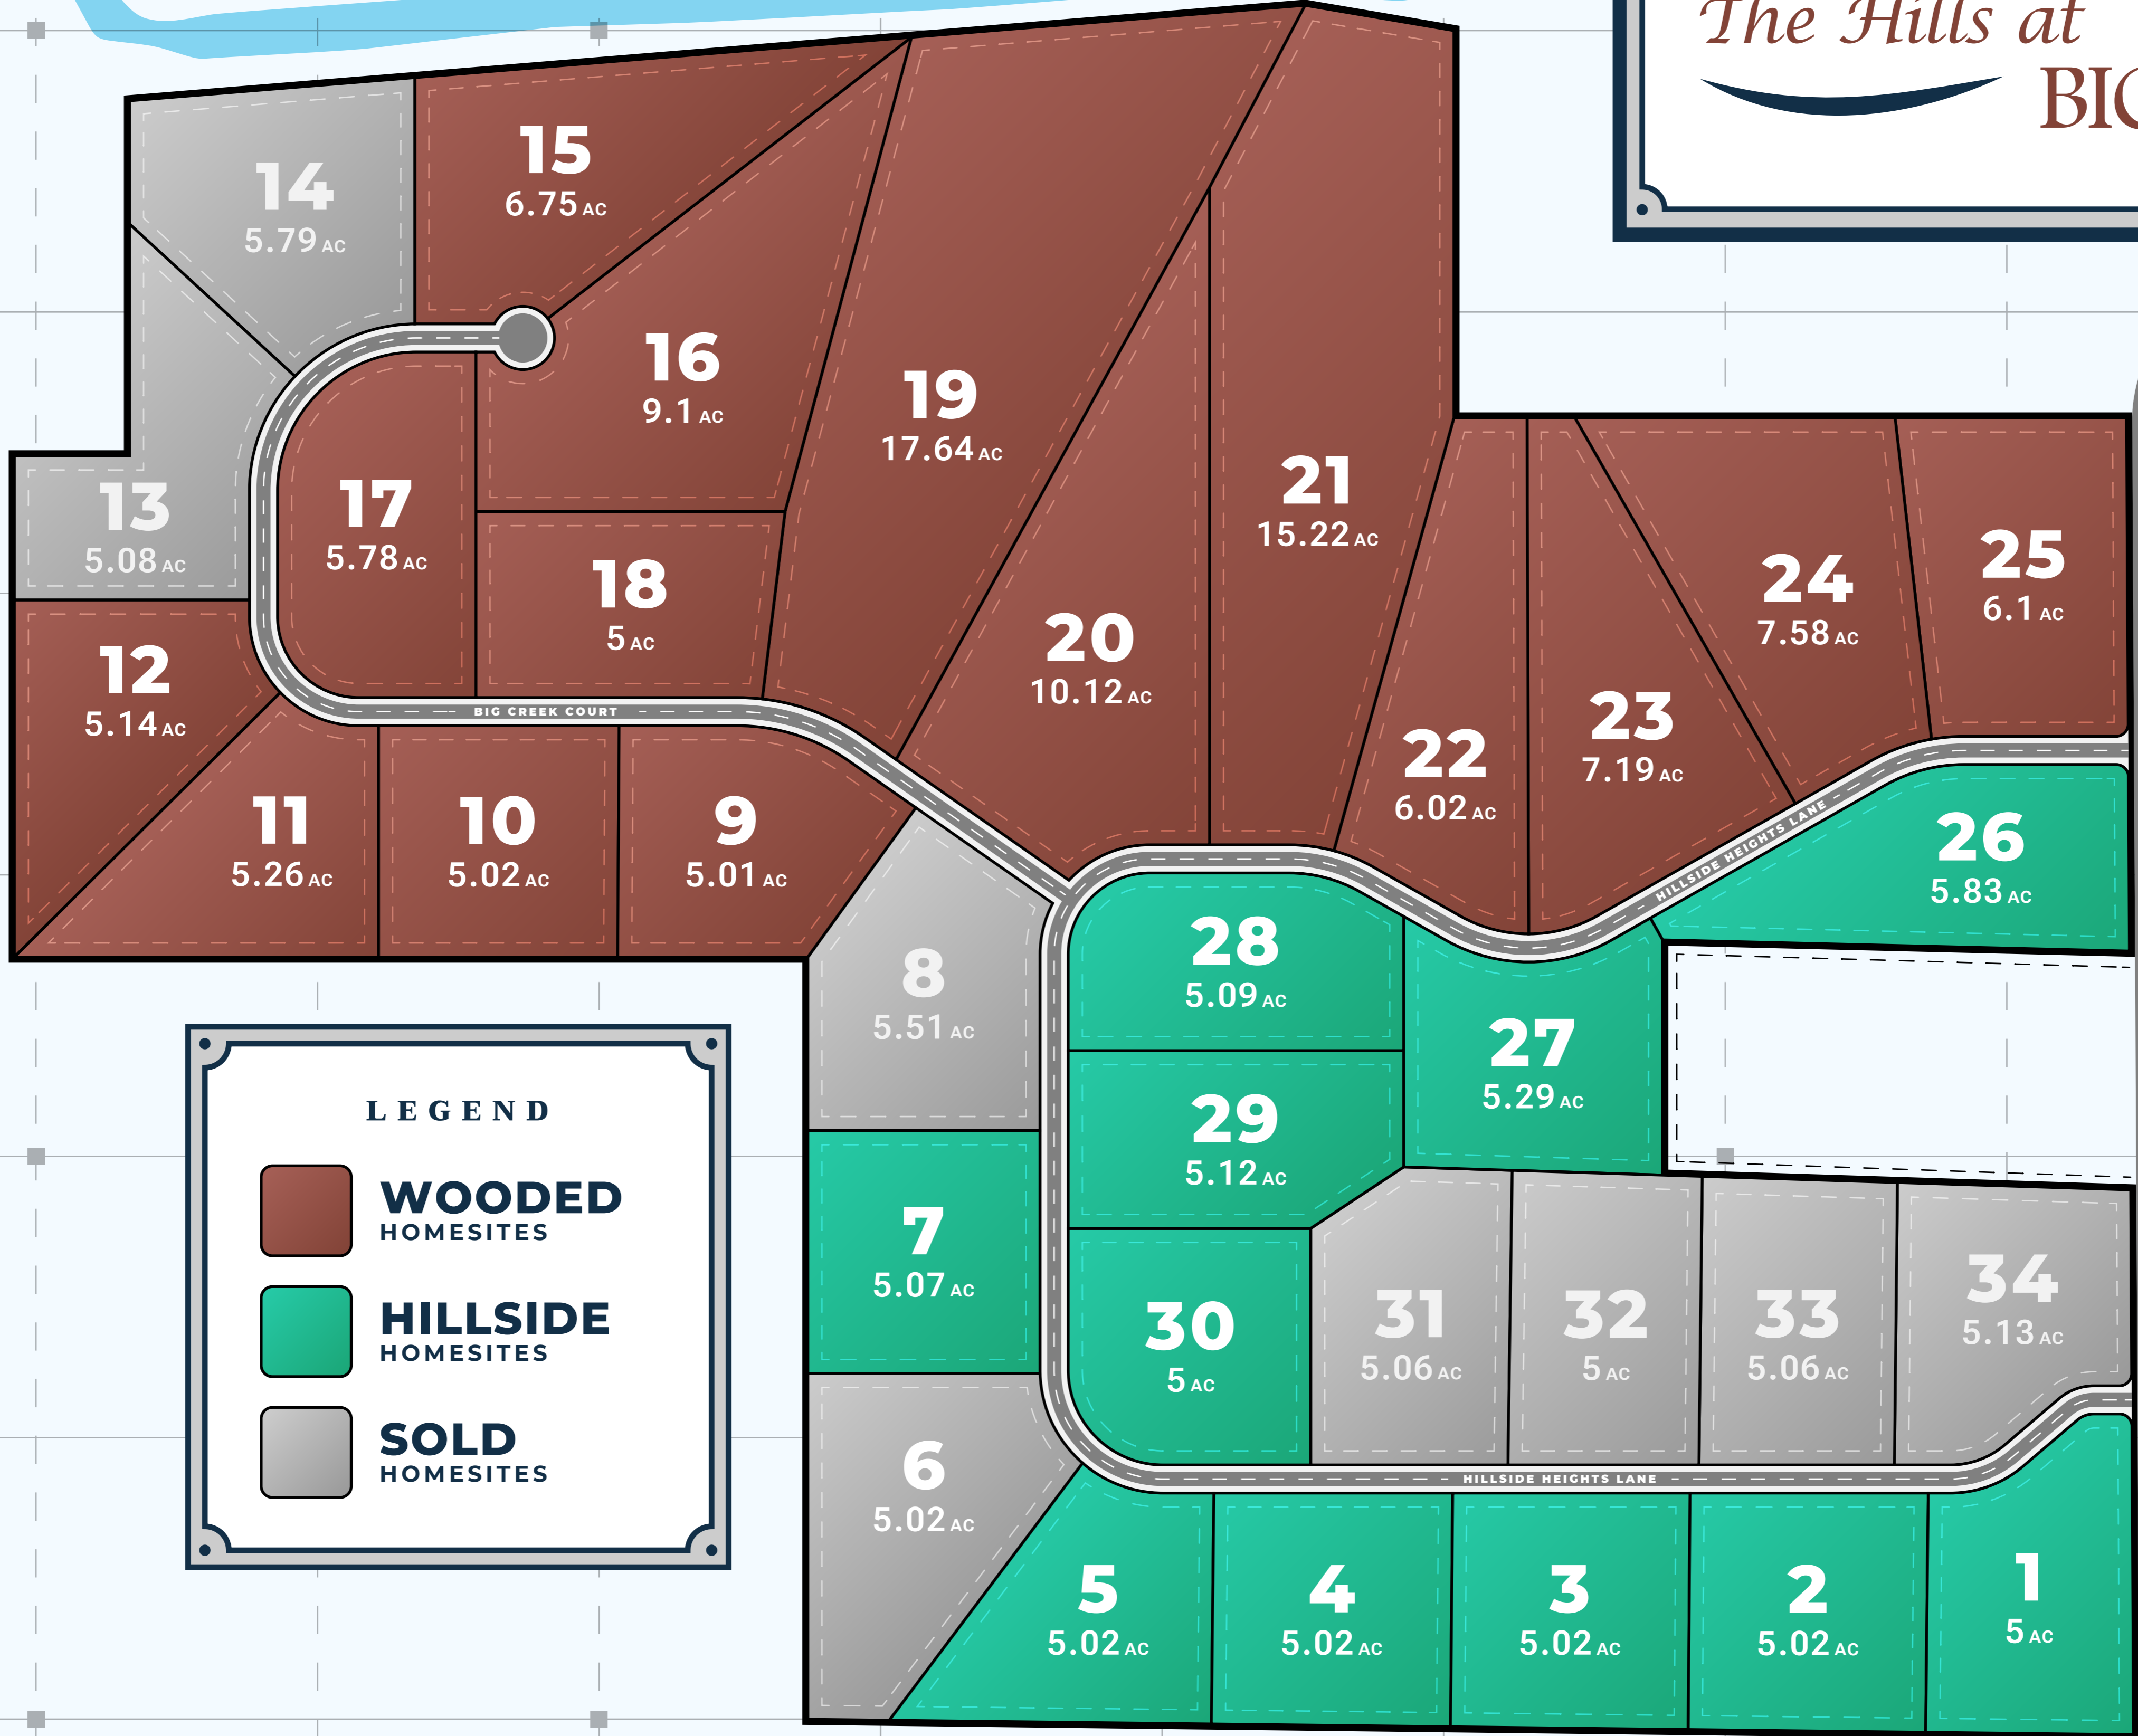

*The Hills at*  
**BIG CREEK**

**LEGEND**

- WOODED HOMESITES**
- HILLSIDE HOMESITES**
- SOLD HOMESITES**

0 200' 400'  
Scale: 1" = 200'